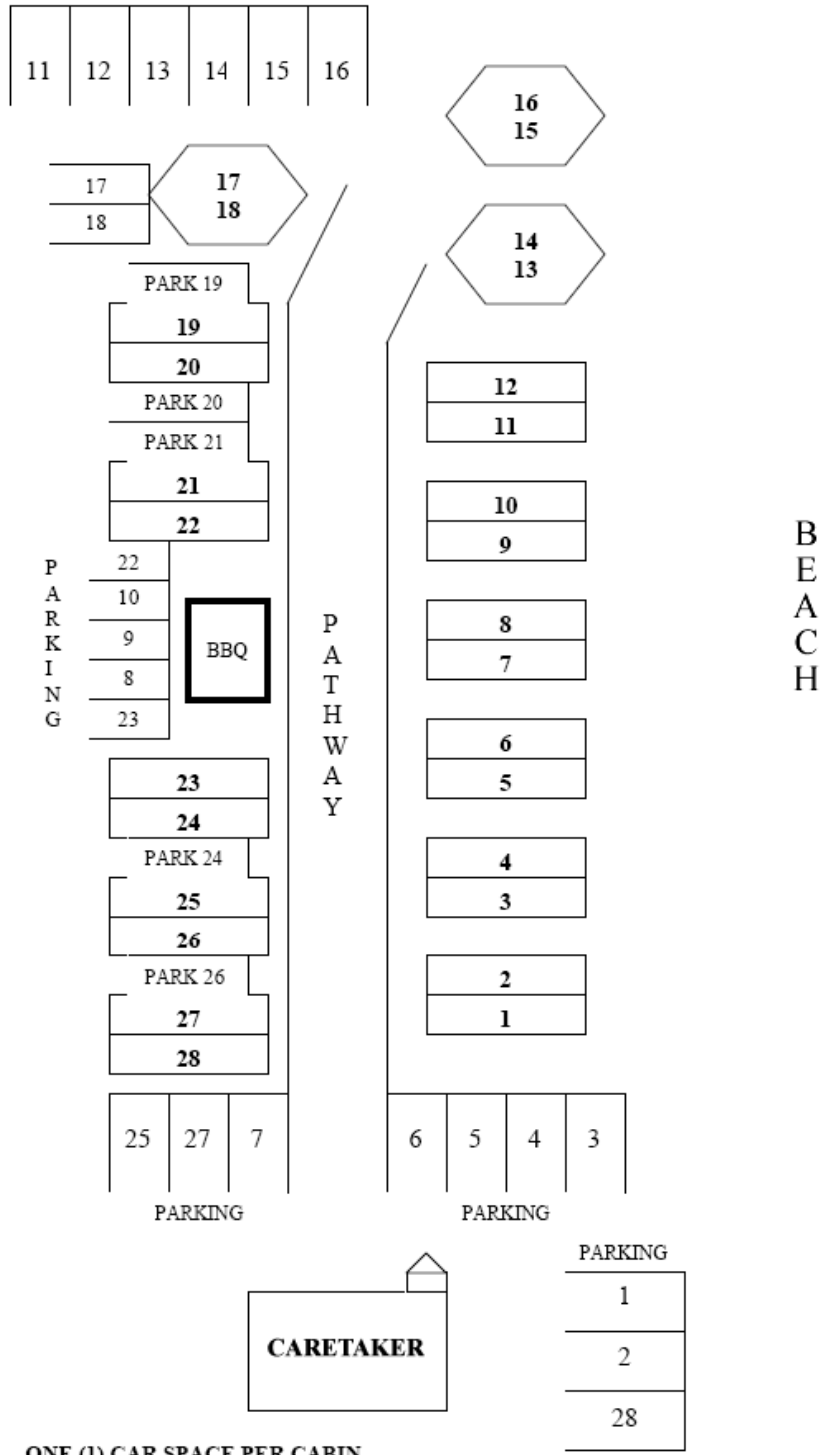

TUGGERAH LAKES GOLF CLUB

ONE (1) CAR SPACE PER CABIN

SHELLY BEACH RD, SHELLY BEACH NSW 2261
PHONE: (02) 4334 2900 FAX: (02) 4334 7822
EMAIL: info@shellybeachcabins.com.au WEB: www.shellybeachcabins.com.au